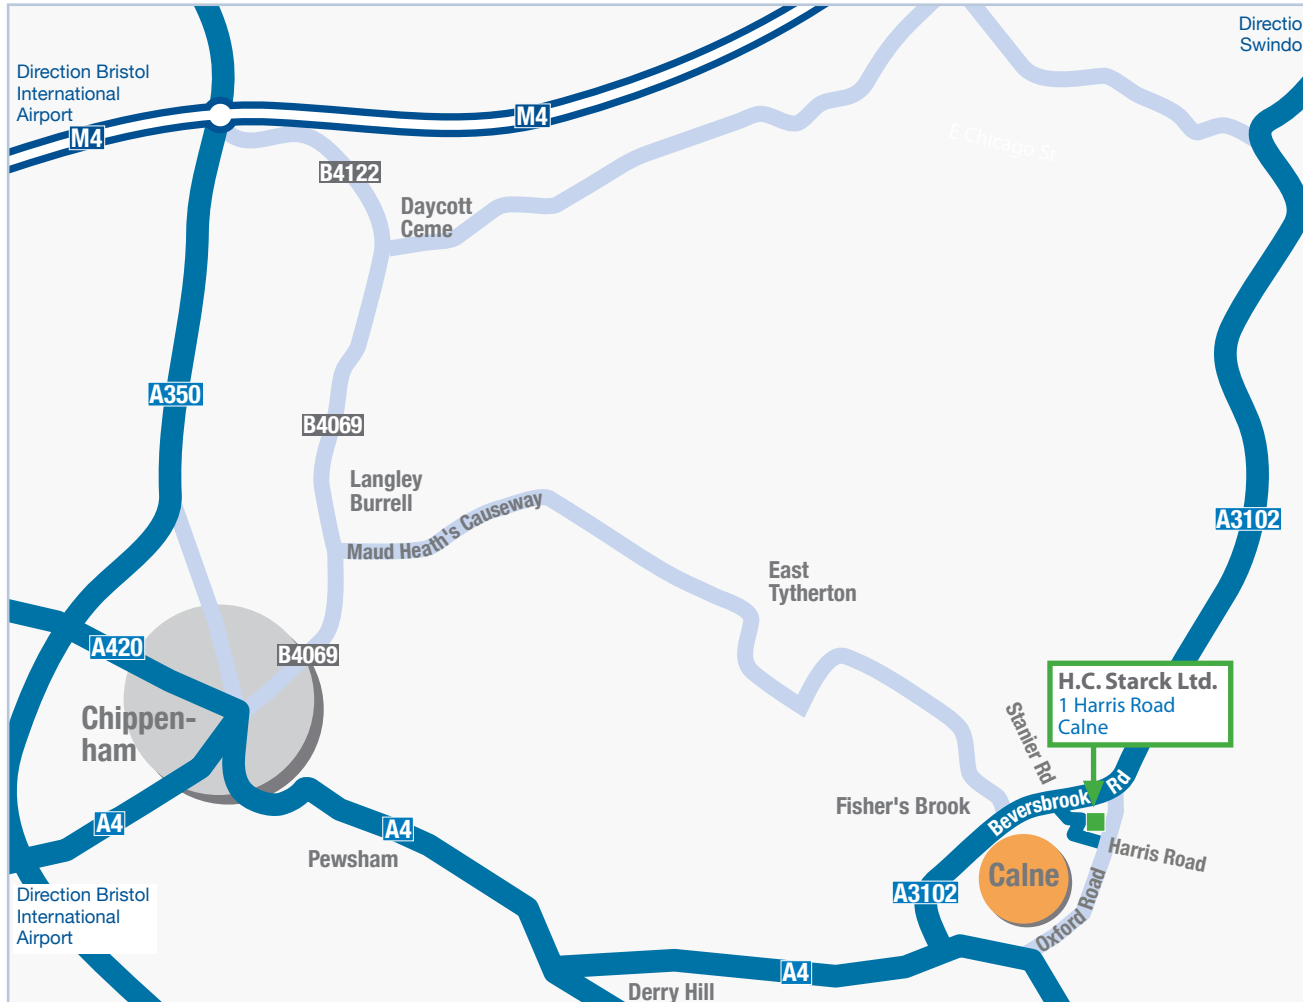

Directions

Bristol Airport
to
A38
to
M32
to
M4
to
Chippenham
to
A4
to
Calne
to
Portmarsh industrial Industrial Estate
to
1 Harris road.

H.C. Starck Ltd.
1 Harris Road, Calne
Wiltshire SN11 9PT
UK

Phone +44 1249 822 122
Fax +44 1249 823 800