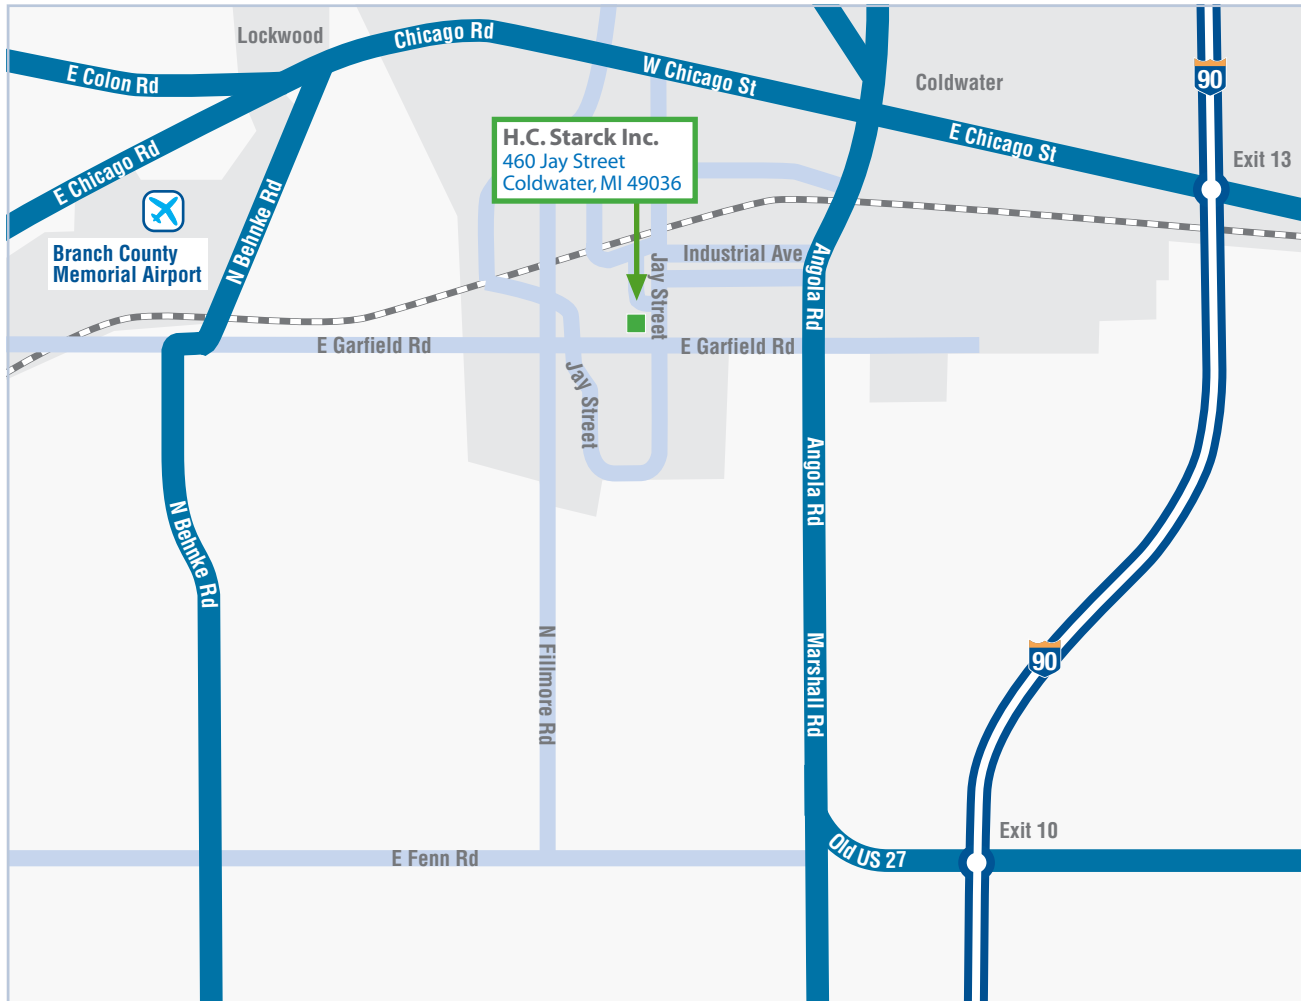

Directions

DETROIT METRO TO COLDWATER:

From Airport take 1-94 West to 1-69 South (approx. 1 hour, 20 minutes).
From I-69 South, get off at Exit# 10.
Turn right (west) off exit and follow to First Stop Light.
Turn left at Stop Light onto Garfield Road.

We are located on the Northwest corner of Garfield & Jay Street.

KALAMAZOO AIRPORT TO COLDWATER:

Turn right on Portage Road.
Take the 1-94 EAST/KILGORE ROAD ramp (keep left)
Merge onto 1-94 East.
Take the 1-69/US27 Exit # 108 (FT. Wayne /Lansing exit).
Merge onto 1-69 South, get off at Exit# 10.
Turn right (west) off exit and follow to first STOP LIGHT.
Turn left at Stop Light onto Garfield Road.

We are located on the Northwest corner of Garfield & Jay Street.

H.C. Starck Inc.

460 Jay Street
Coldwater, MI 49036
USA

Phone +1 (517) 279-9511

Directions

TOLEDO AIRPORT TO COLDWATER

Go Southwest on AIRPORT HWY IOH-2 (one mile). Merge onto 1-80W/I-90 toward Chicago (approx. 65 miles). Take Exit# 144 toward Lansing, Merge onto 1-69 NORTH. Get off /-69 North at Exit# 10. Turn Left off exit and follow to first STOP LIGHT. Turn left at Stop Light onto GARFIELD ROAD.

We are located on the Northwest corner of Garfield & Jay Street.

H.C. Starck Inc.
 460 Jay Street
 Coldwater, MI 49036
 USA
 Phone +1 (517) 279-9511