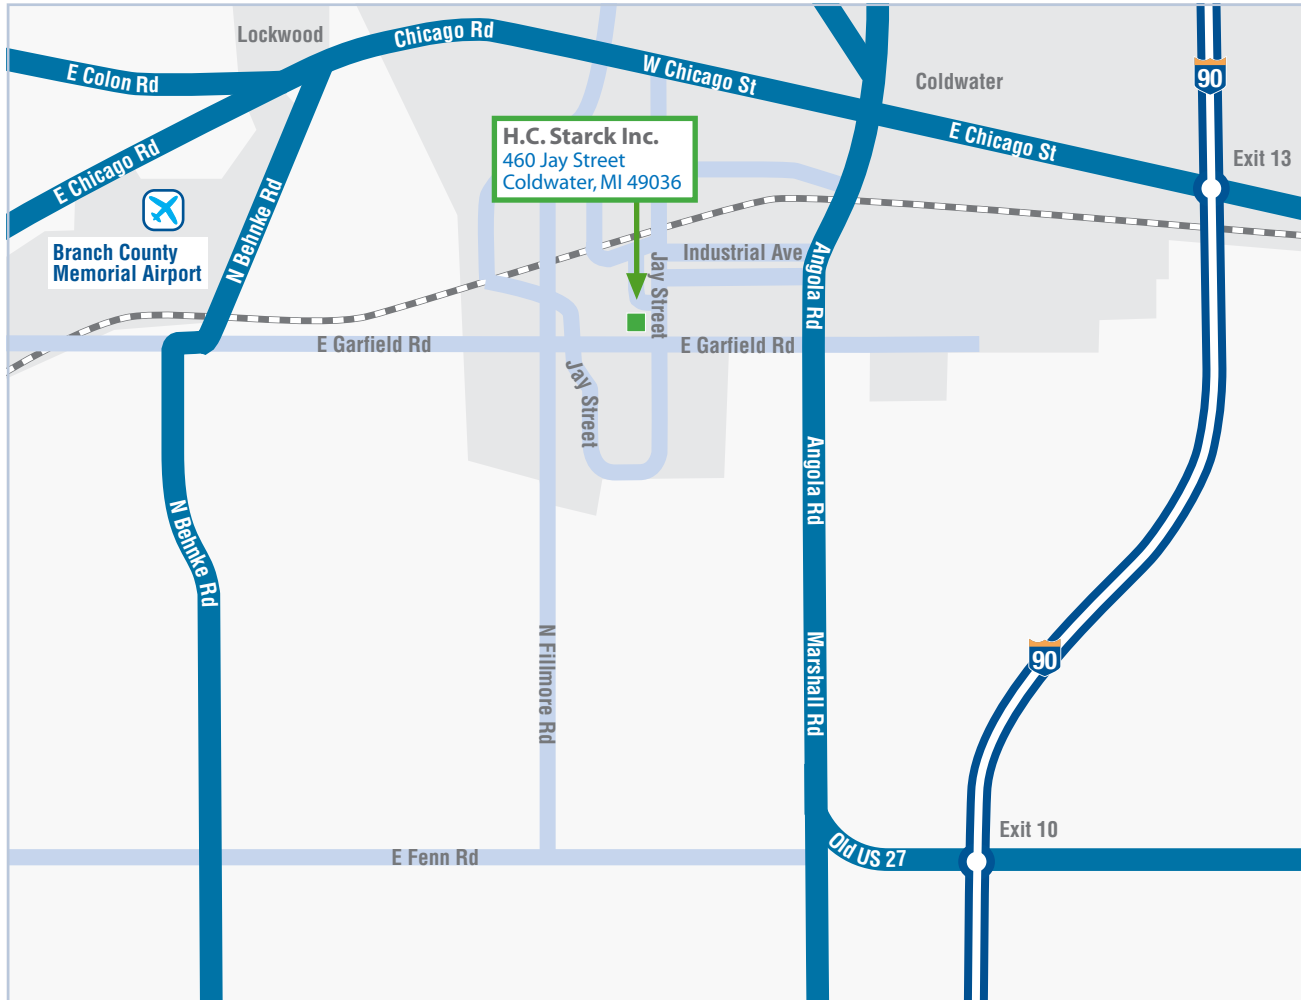

We are located on the Northwest corner of Garfield & Jay Street.

#### KALAMAZOO AIRPORT TO COLDWATER:

Turn right on Portage Road.  
Take the 1-94 EAST/KILGORE ROAD ramp (keep left)  
Merge onto 1-94 East.  
Take the 1-69/US27 Exit # 108 (FT. Wayne /Lansing exit).  
Merge onto 1-69 South, get off at Exit# 10.  
Turn right (west) off exit and follow to first STOP LIGHT.  
Turn left at Stop Light onto Garfield Road.

### Directions