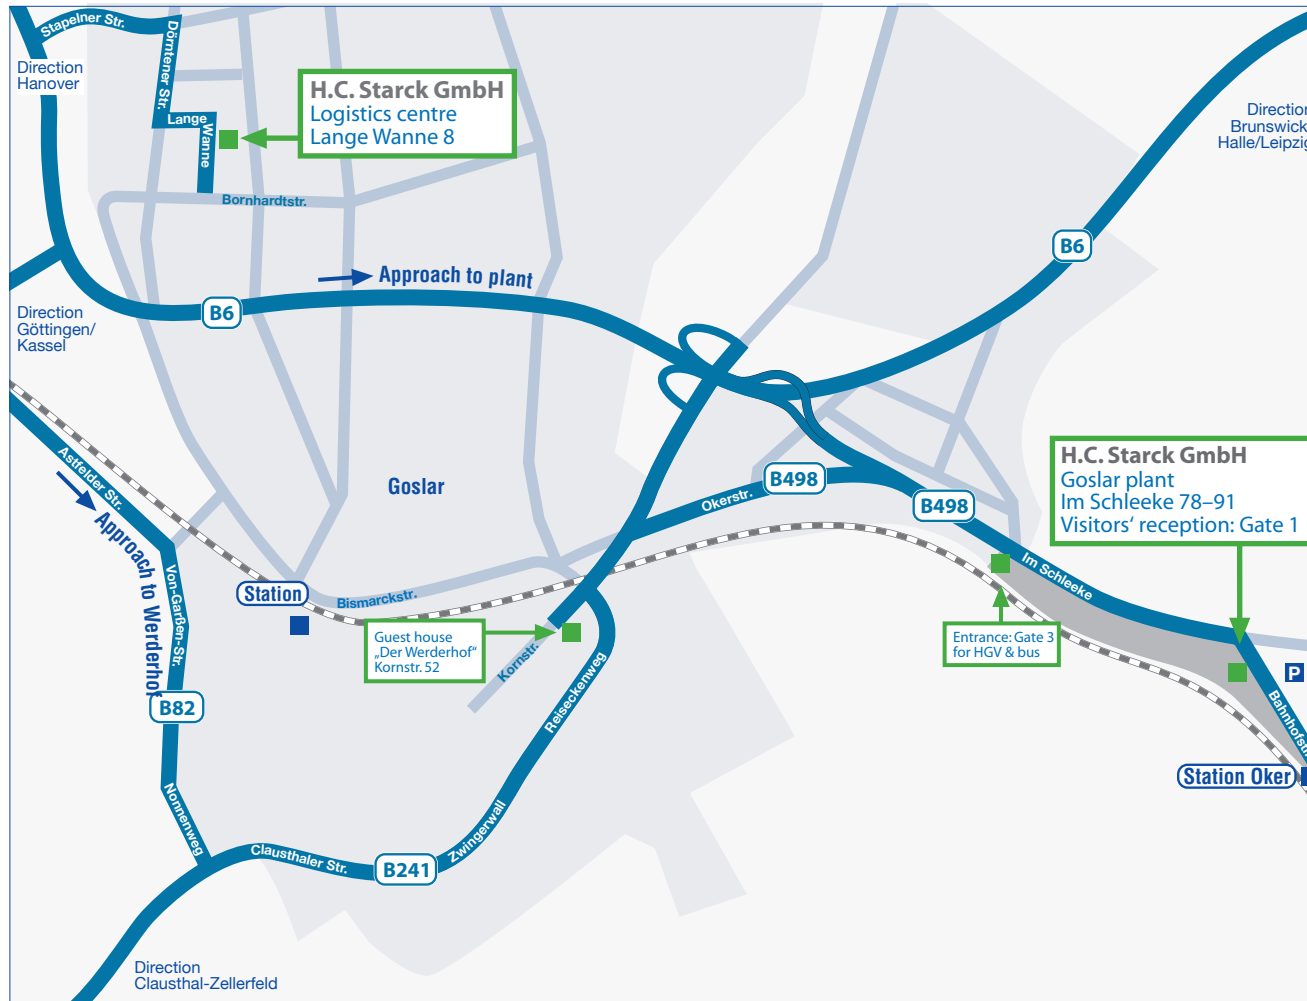

Road map

Approach via the A7 motorway coming from Hanover:

Leave the A7 at junction 63 Salzgitter/Goslar and continue on the B6 in the direction of Goslar. In Goslar continue along the B7 until the exit signposted Goslar-Oker/Altenau. Turn off right there onto the B498 (Im Schleeke) and continue along the road for approx. 1 km. Continue along the main road which branches off.

After approx. 100 m you will find on the right-hand side of the road the entrance to the plant (Tor 1 [Gate 1]).

Parking spaces can be found on the opposite side of the road.

Approach via the A7 motorway coming from Kassel:

Leave the A7 at junction 66 Rhüden and continue on the B82 in the direction of Goslar. At the entrance to Goslar, turn off left onto the link road to the B6 and continue along the B6 in the direction of Bad Harzburg/Braunschweig until the exit signposted Goslar-Oker/Altenau. Turn off right onto the B498 (Im Schleeke) and continue along the road for approx. 1 km. Continue along the main road which branches off.

Detail map

GOSLAR

Road map

Approach via the A395 motorway coming from Braunschweig [Brunswick]:

Leave the A395 at junction 12 Vienenburg and continue on the B241 in the direction of Goslar. In Vienenburg turn off left from Goslarer Strasse onto Okerstrasse. Continue along the road in the direction of Goslar/Oker via Halberstädter Strasse and Wolfenbütteler Strasse. At the end of Wolfenbütteler Strasse, turn off left onto the B498 (Im Schleeke).