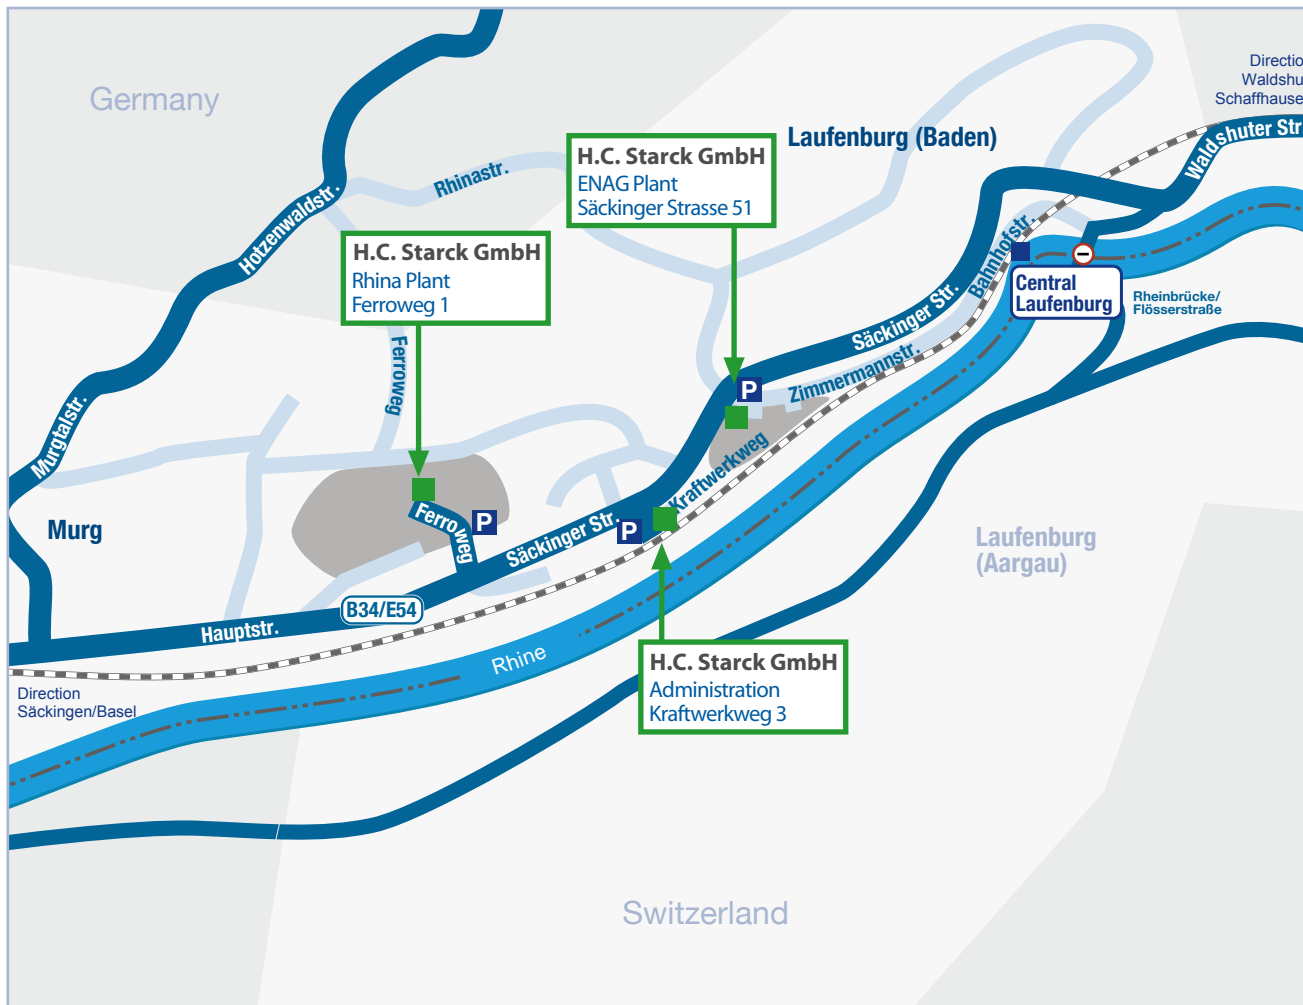

Road map

Switch at Weil am Rhein motorway merging point from the A5 onto the A98/A861 in the direction of Rheinfelden. Leave the A861 at junction 2 (Rheinfelden-Mitte) and continue on the B316 in the direction of Rheinfelden. After approx. 1 km you will reach a roundabout where you should keep in the direction of the B34/Bad Säckingen. Continue along the road until Murg.

To the Rhina plant:

Continue straight on for approx. 1 km and turn off left onto Ferroweg. The entrance to the plant is at the end of Ferroweg. Parking spaces can be found on the right-hand side of the road.

To the administration building:

Continue straight on for approx. 2 km and turn off right onto Kraftwerkweg. The entrance to the administration building is on the left-hand side of the road. Parking spaces can be found on the right-hand side of the road.

To the ENAG plant:

Continue straight on for approx. 2.5 km. The entrance to the plant is on the right-hand side of the road. Parking spaces are also available here.

H.C. Starck GmbH

Werk Rhina
Ferroweg 1, 79725 Laufenburg (Baden)

Werk ENAG
Säckinger Straße 51, 79725 Laufenburg (Baden)

Verwaltung
Kraftwerkweg 3, 79725 Laufenburg (Baden)

Phone +49 7763 82-0
Fax +49 7763 82-195