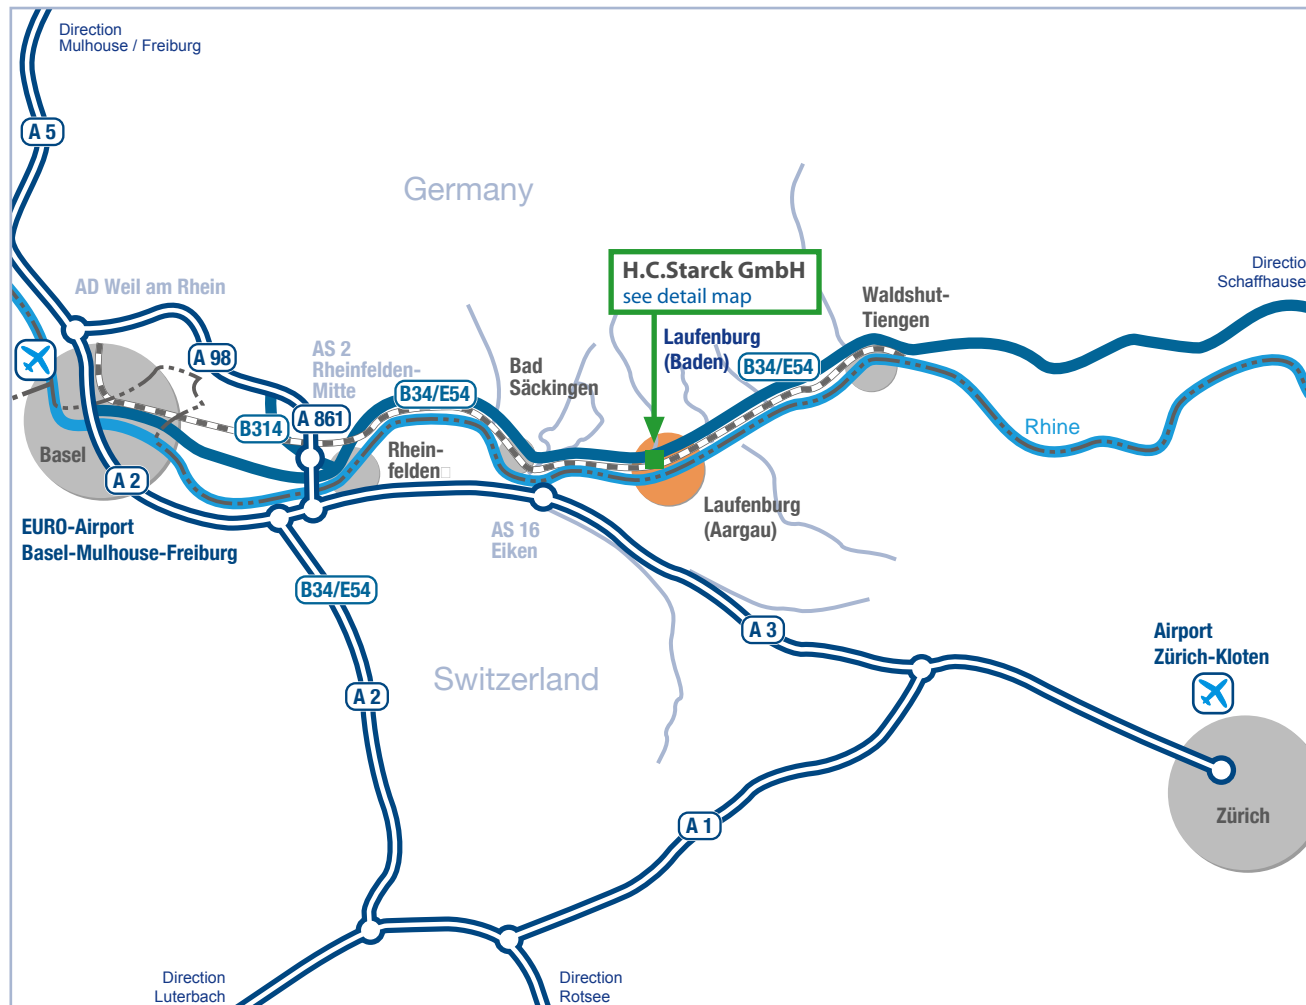

Overview

LAUFENBURG (BADEN)

Road map

Switch at Weil am Rhein motorway merging point from the A5 onto the A98/A861 in the direction of Rheinfelden. Leave the A861 at junction 2 (Rheinfelden-Mitte) and continue on the B316 in the direction of Rheinfelden. After approx. 1 km you will reach a roundabout where you should keep in the direction of the B34/Bad Säckingen. Continue along the road until Murg.

To the Rhina plant:

Continue straight on for approx. 1 km and turn off left onto Ferroweg. The entrance to the plant is at the end of Ferroweg. Parking spaces can be found on the right-hand side of the road.

To the administration building:

Continue straight on for approx. 2 km and turn off right onto Kraftwerkweg. The entrance to the administration building is on the left-hand side of the road. Parking spaces can be found on the right-hand side of the road.

To the ENAG plant:

Continue straight on for approx. 2.5 km. The entrance to the plant is on the right-hand side of the road. Parking spaces are also available here.

H.C. Starck GmbH

Werk Rhina
Ferroweg 1, 79725 Laufenburg (Baden)