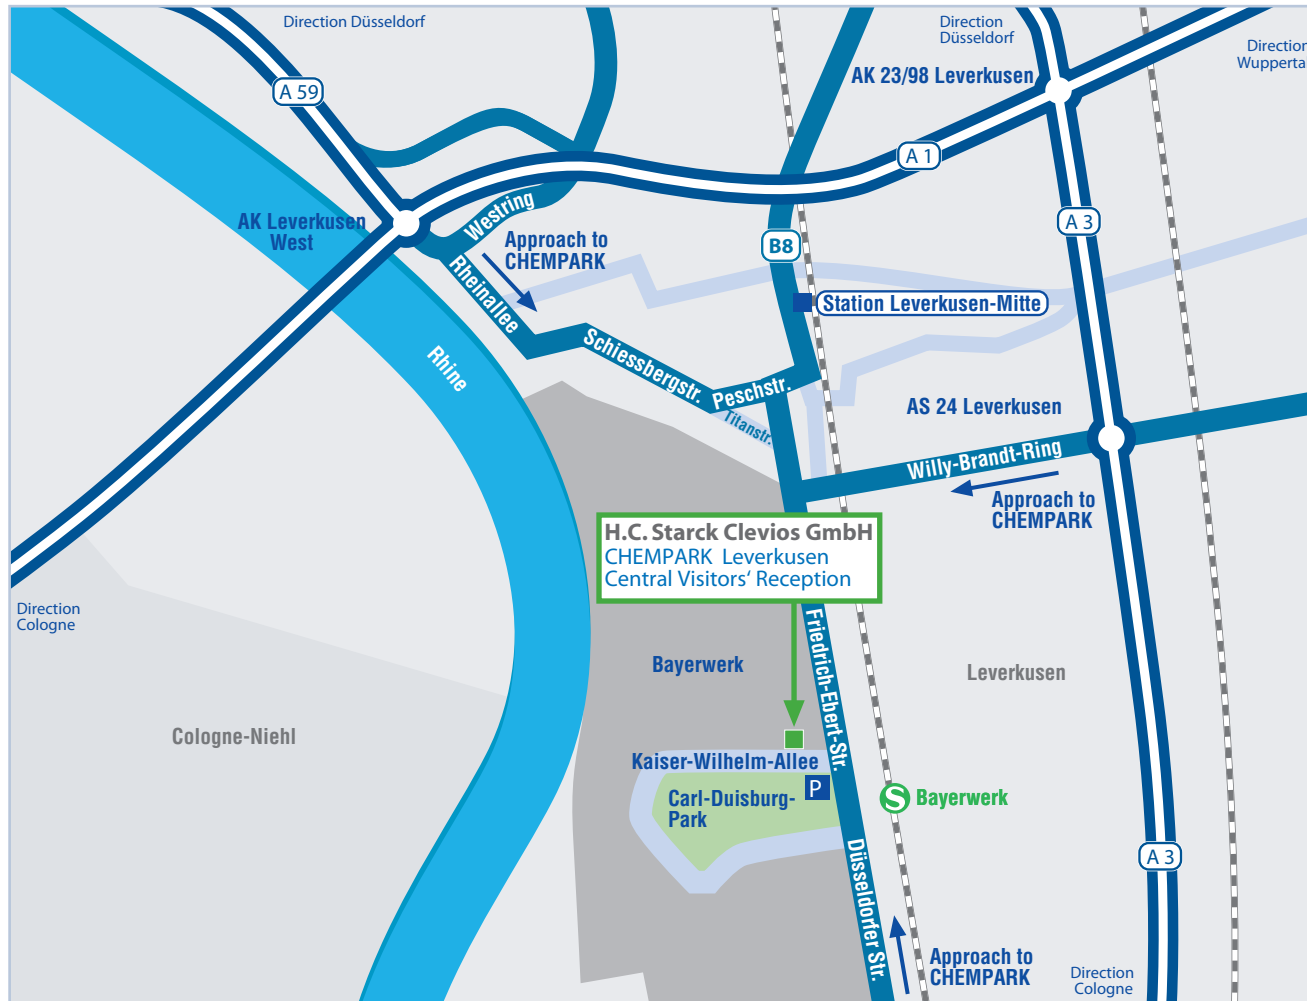

Detail map

LEVERKUSEN

Road map

Approach via the A1 motorway:

Leave the A1 at Leverkusen West motorway intersection and continue along Rheinallee, Hauptstrasse, Schiessbergstrasse and Peschstrasse. Turn off right onto Friedrich-Ebert-Strasse in the direction of CHEMPARK Leverkusen. After approx. 1.5 km turn off right onto Kaiser-Wilhelm-Allee. The "Central Visitors' Reception – Zentraler Besucherempfang" is located on the left-hand side of the road. Parking spaces are available directly at the visitors' reception.

Approach via the A3 motorway coming from Düsseldorf:

Leave the A3 at junction 24 (Leverkusen) and continue along Willy-Brandt-Ring and Friedrich-Ebert-Strasse in the direction of CHEMPARK Leverkusen. After approx. 900 m turn off right onto Kaiser-Wilhelm-Allee. The "Central Visitors' Reception – Zentraler Besucherempfang" is located on the left-hand side of the road. Parking spaces are available directly at the visitors' reception.

Approach via the A3 motorway coming from Cologne:

Leave the A3 at junction 25 (Köln-Mülheim). Continue for approx. 1.2 km on the Mülheim feeder road. Turn off right onto Clevischer Ring. Follow the road (Clevischer Ring and Düsseldorf Strasse) for approx. 4.2 km and turn off left onto Kaiser-Wilhelm-Allee. The "Central Visitors' Reception – Zentrale Besucherempfang" is located on the left-hand side of the road. Parking spaces are available directly at the visitors' reception.

H.C. Starck Clevious GmbH

CHEMPARK Leverkusen
Central Visitors' Reception
51368 Leverkusen

Gebäude B 202

Tel +49 214 30-1

Fax +49 214 30-56284