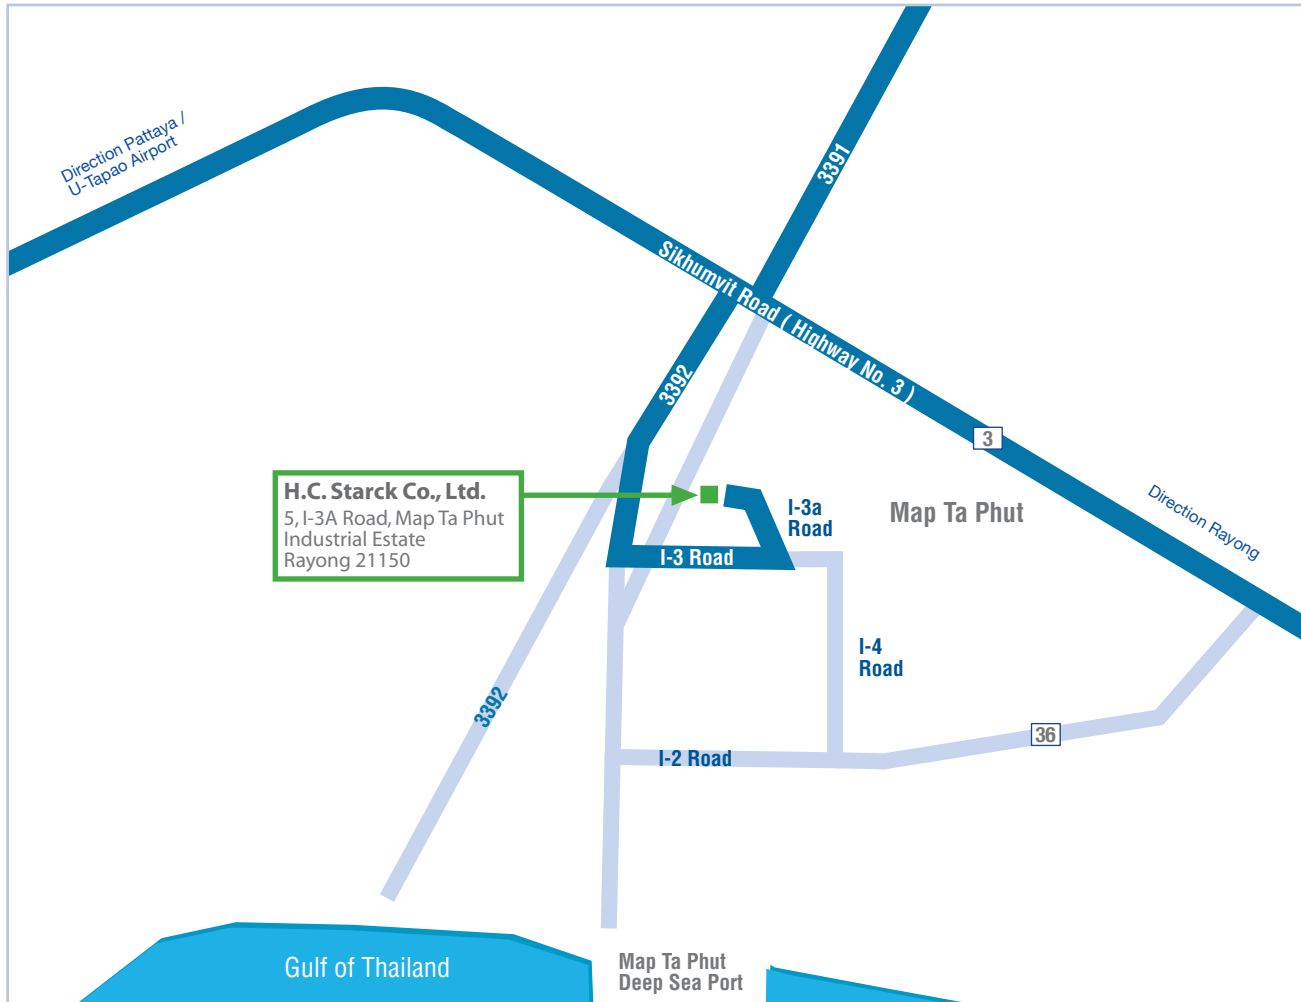

Route Map

FROM BANGKOK:

From Bangkok take Motor way Route #7 and Route 36 to Map Ta Phut, Rayong, approximately 200 Km. from Bangkok.

H.C. Starck Co., Ltd.
 5, I-3A Road, Map Ta Phut
 Industrial Estate
 Rayong 21150
 Thailand
 Phone 66/38/ 683-077
 Fax 66/38/ 683-043

Route Map

FROM ROUTE 36:

From Route 36 take Route 3391 to Map Ta Phut Industrial Estate approximately 3 Km. Turn left to I-3 road then turn left again to I-3A road.

H.C. Starck site is at the end of the I-3A road.