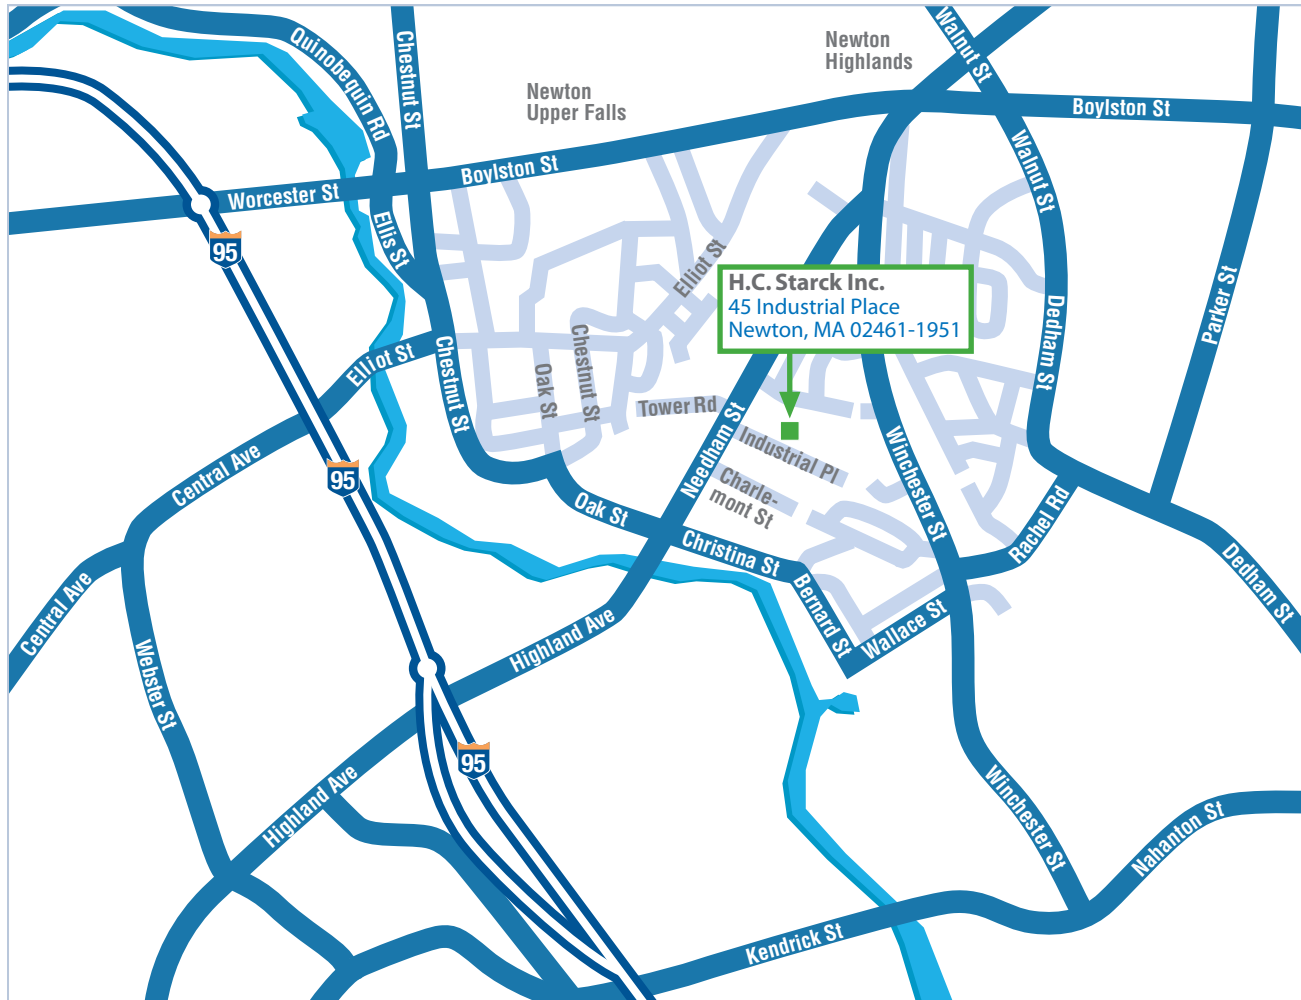

Route Map

Directions from Logan Airport Boston, MA to H.C. Starck Inc.

1. Leave Logan Airport via the Ted Williams Tunnel (\$3.00 toll).
2. Proceed for about one mile and merge onto 1-90, Mass Pike (\$1.00 toll).
3. Proceed about 13.5 mi/es to Exit 15, Route 128/1-95 (same road).
4. Stay to the right as you approach the exit and use the toll booths marked for Route 1-95 (\$1.00 toll).
5. Continue to the right, to 1-95 South.
6. Proceed about three miles to Exit 19A. This exit will take you to Highland Avenue towards Newton.
7. Continue straight through two sets of lights into a commercial area, Highland Avenue turns into Needham Street once you enter Newton.
8. After the second set of lights, take the second right onto Industrial Place, which is immediately before the Nextel Store.
9. H.C. Starck Inc. will be on your right.
10. Visitor parking is just past the main entrance to H.C. Starck Inc. on your right.

H.C. Starck Inc.
 45 Industrial Place
 Newton, MA 02461-1951
 USA
 Phone +1 (617) 630-5800

Route Map

Directions to H.C. Starck Inc.

1. Take Route 128/1-95 to Exit 19A. This exit will take you to Highland Avenue. Highland Avenue turns into Needham Street once you enter Newton.

2. Continue straight through two sets of lights into a commercial area. After the second set of lights, take the second right onto Industrial Place, which is immediately before the Nextel Store.

3. H.C. Starck Inc. will be on your right.