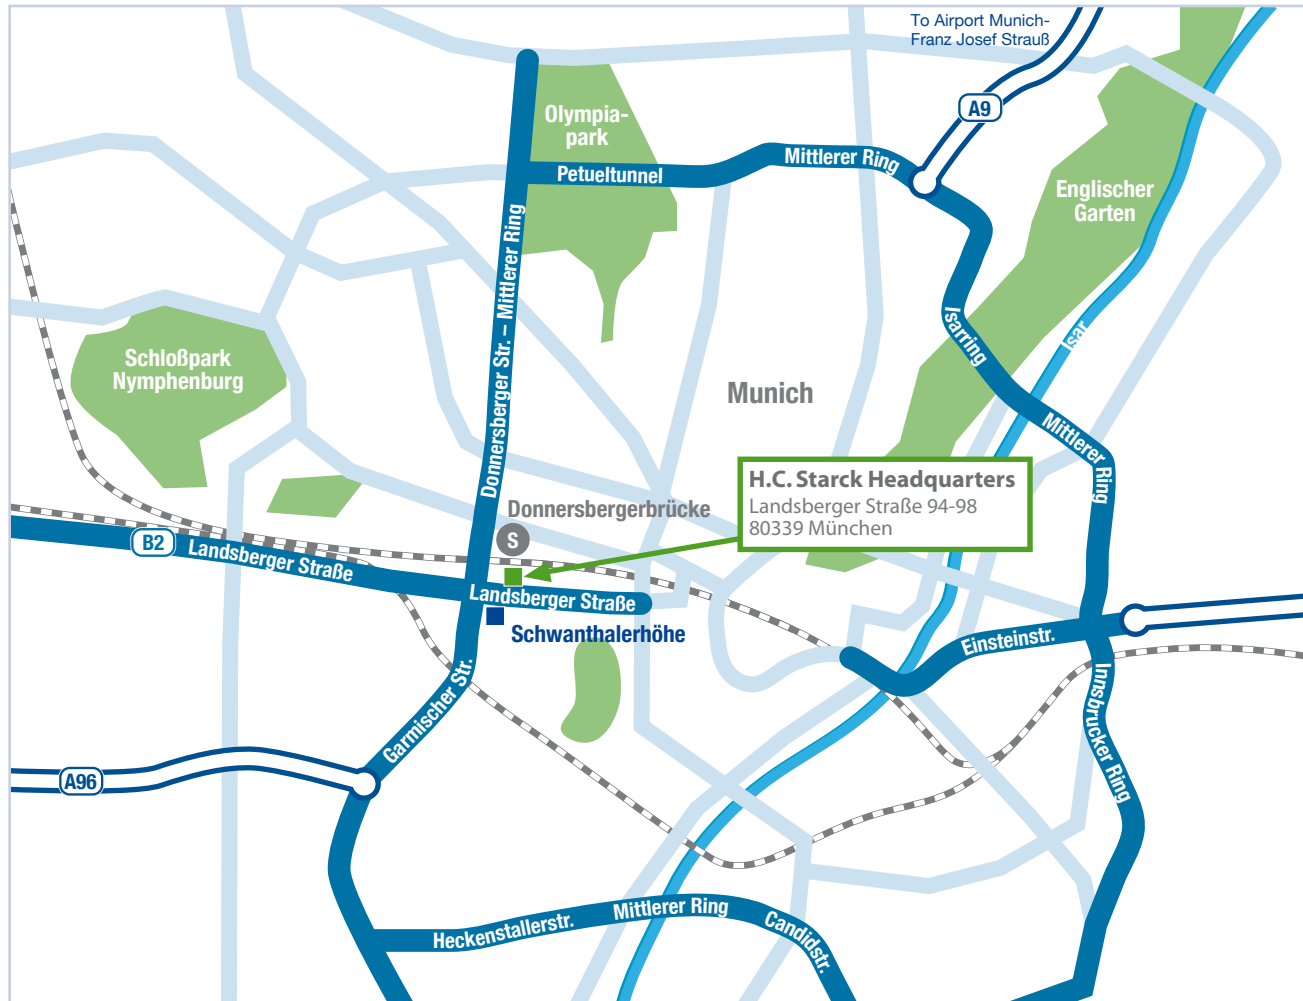

Detail Map

MUNICH

Road Map

Recommended direction from Airport Munich Franz Josef Strauß

Take the motorway A92 (22.0 km)
Take the exit toward A99/E52
Take exit 1 München-Feldmoching on the left to merge onto A99/E52 toward Stuttgart/Augsburg/Lindau/München-West (8.2 km)
Continue onto motorway A99 (signs for Lindau/CH) (10.8 km)
Merge onto A96 (7.8 km)
Take the exit on the left toward Nürnberg
Merge onto Garmischer Str./B2R
Continue to follow B2R (1.8 km)
Take the exit toward Pasing/Stadtmitte (0,2 km)
Turn right at Landsberger Str. (0,5 km)
Make a U-turn at Schrenkstraße
Destination will be on the right (0,3km)

Time to destination approx. 45 Minutes, 57 km

Public transit from Airport Munich

Line S1 or S8
Exit Donnersbergerbrücke
5 min walking

H.C. Starck Headquarters

Landsberger Straße 94-98
80339 München
T: +49-89-500942-0
F: +49-89-500942-499