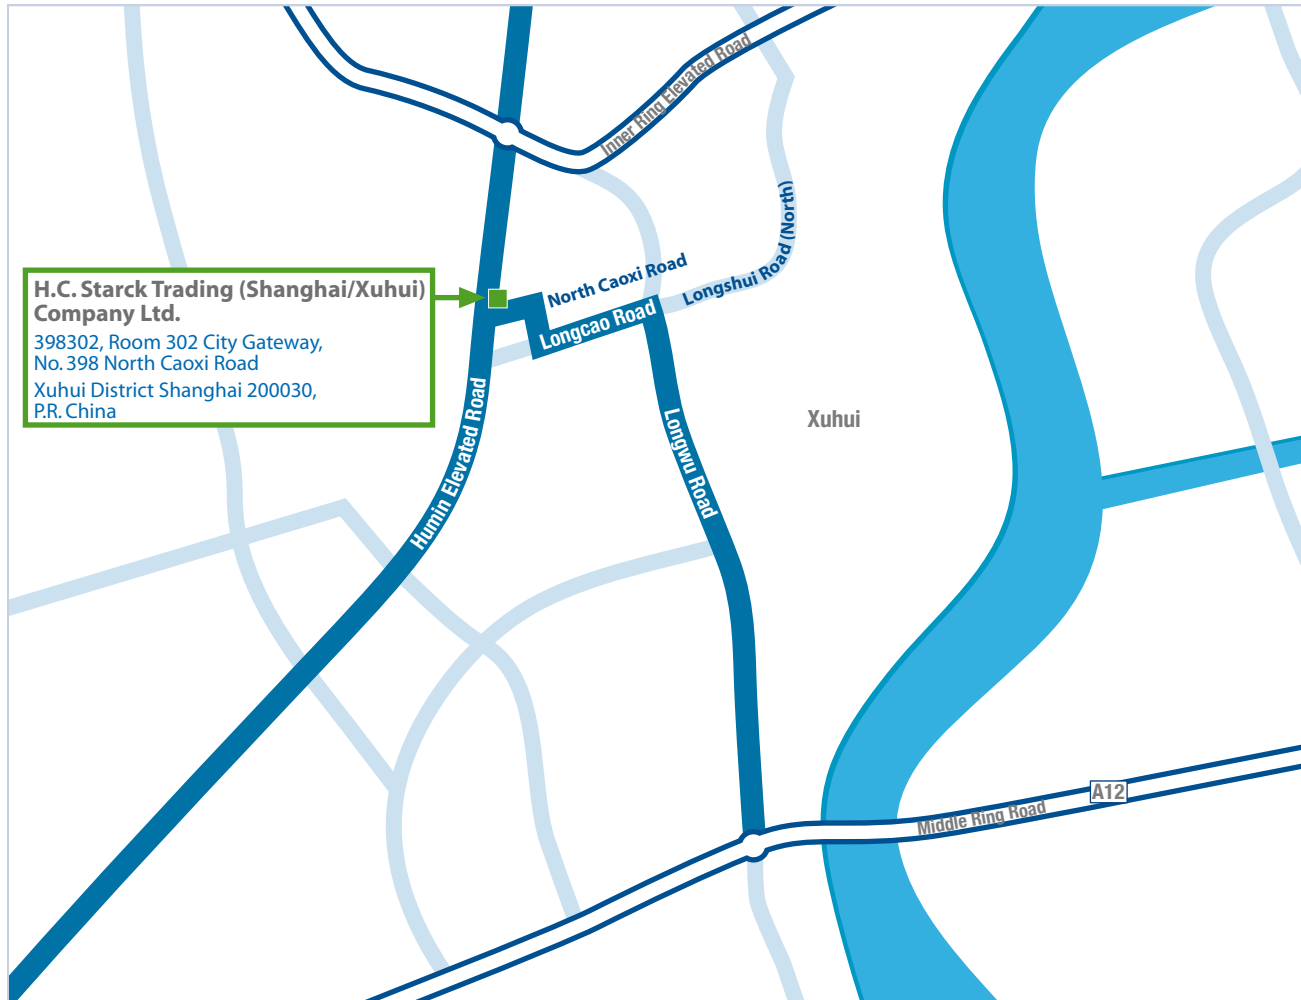

H.C. Starck Trading (Shanghai/Xuhui) Company Ltd.
398302, Room 302 City Gateway,
No. 398 North Caoxi Road
Xuhui District Shanghai 200030,
P.R. China

Route Map

From Shanghai Pudong International Airport to Xuhui plant about 40 minutes.

From Shanghai Hongqiao to Xuhui about 15 minutes.

From Shanghai Pudong Airport to Company:
A1->A20 -> Xin Zhuang cloverleaf junction ->
Hu Ming High viaduct -> Xu Jiahui Exit -> Company

From Hongqiao Airport to Company:
Yan An viaduct -> Inner Ring viaduct -> Hu Ming
viaduct -> Xu Jiahui Exit -> Company

H.C. Starck Trading (Shanghai/Xuhui) Company Ltd.

398302
Room 302 City Gateway,
No. 398 North Caoxi Road
Xuhui District Shanghai 200030,
P.R. China

Phone: +86 21 6090 5255
Fax: +86 21 6090 5256