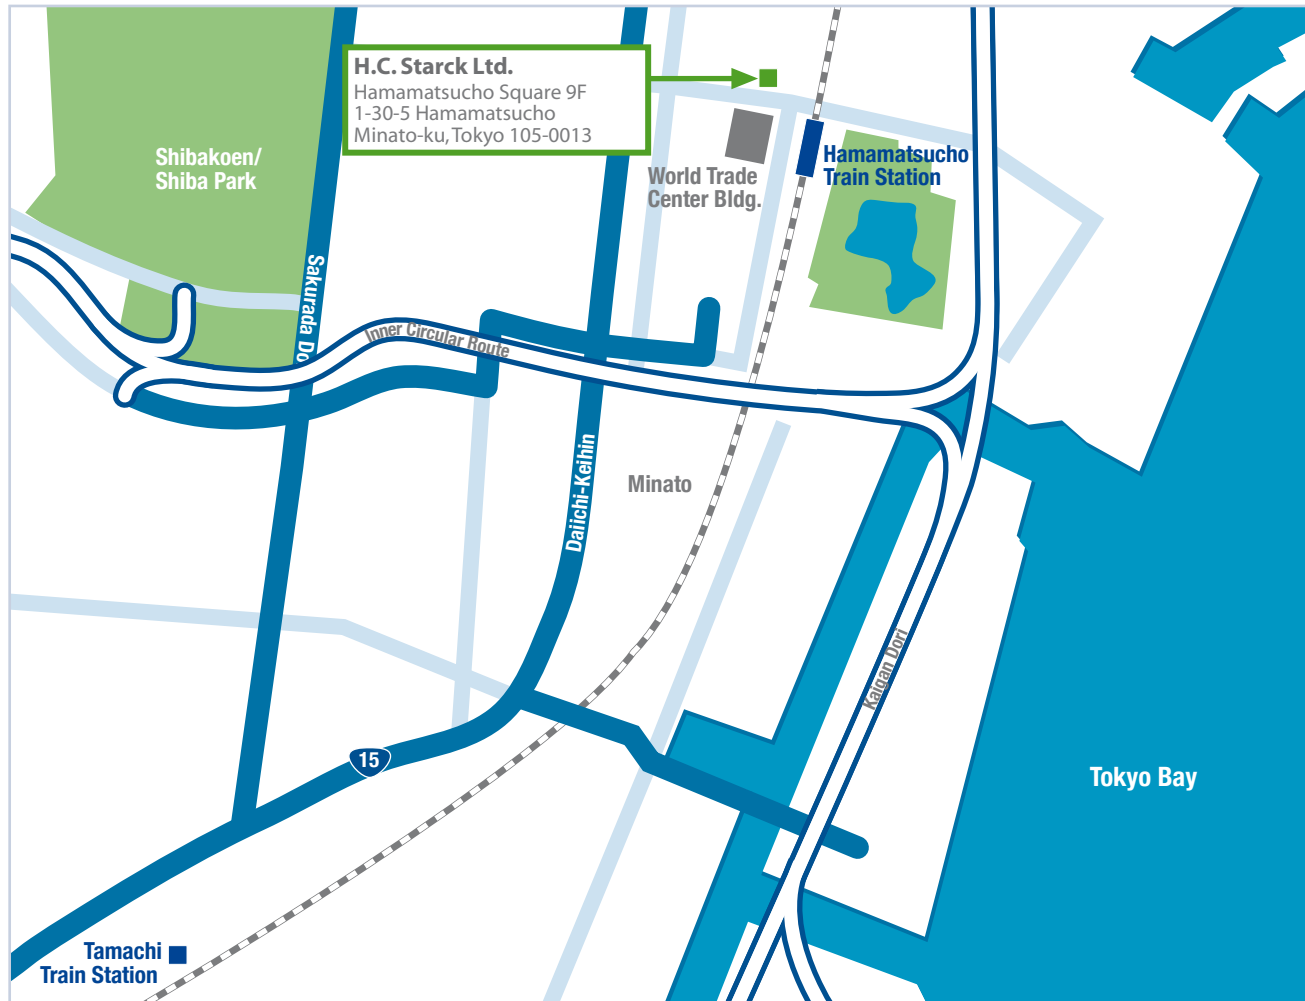

Route Map

1 min. walk from Hamamatsucho Train station
(North Exit)

H.C. Starck Ltd.
Hamamatsucho Square 9F
1-30-5 Hamamatsucho
Minato-ku, Tokyo 105-0013
Japan
Phone: +81-3-5776-5001
Fax: +81-3-5402-0072